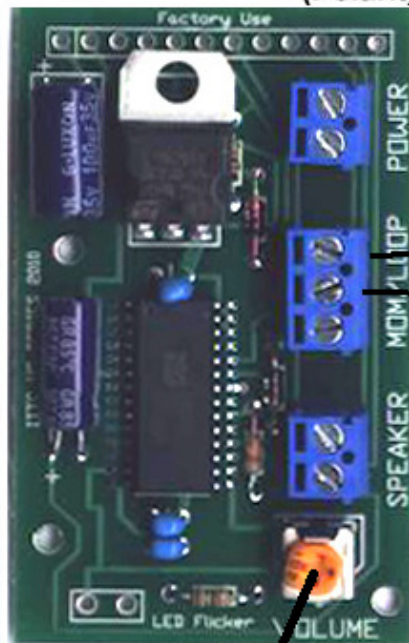

# Connections For Installing ITT Products HQ300 Sound Unit to NJE Servo Master

9-12 Volt AC/DC  
Power Source  
(Polarity Does Not Matter)

NJE Servo Master

ITT Products  
HQ300 Sound Unit

Adjust volume

8 ohm  
Speaker