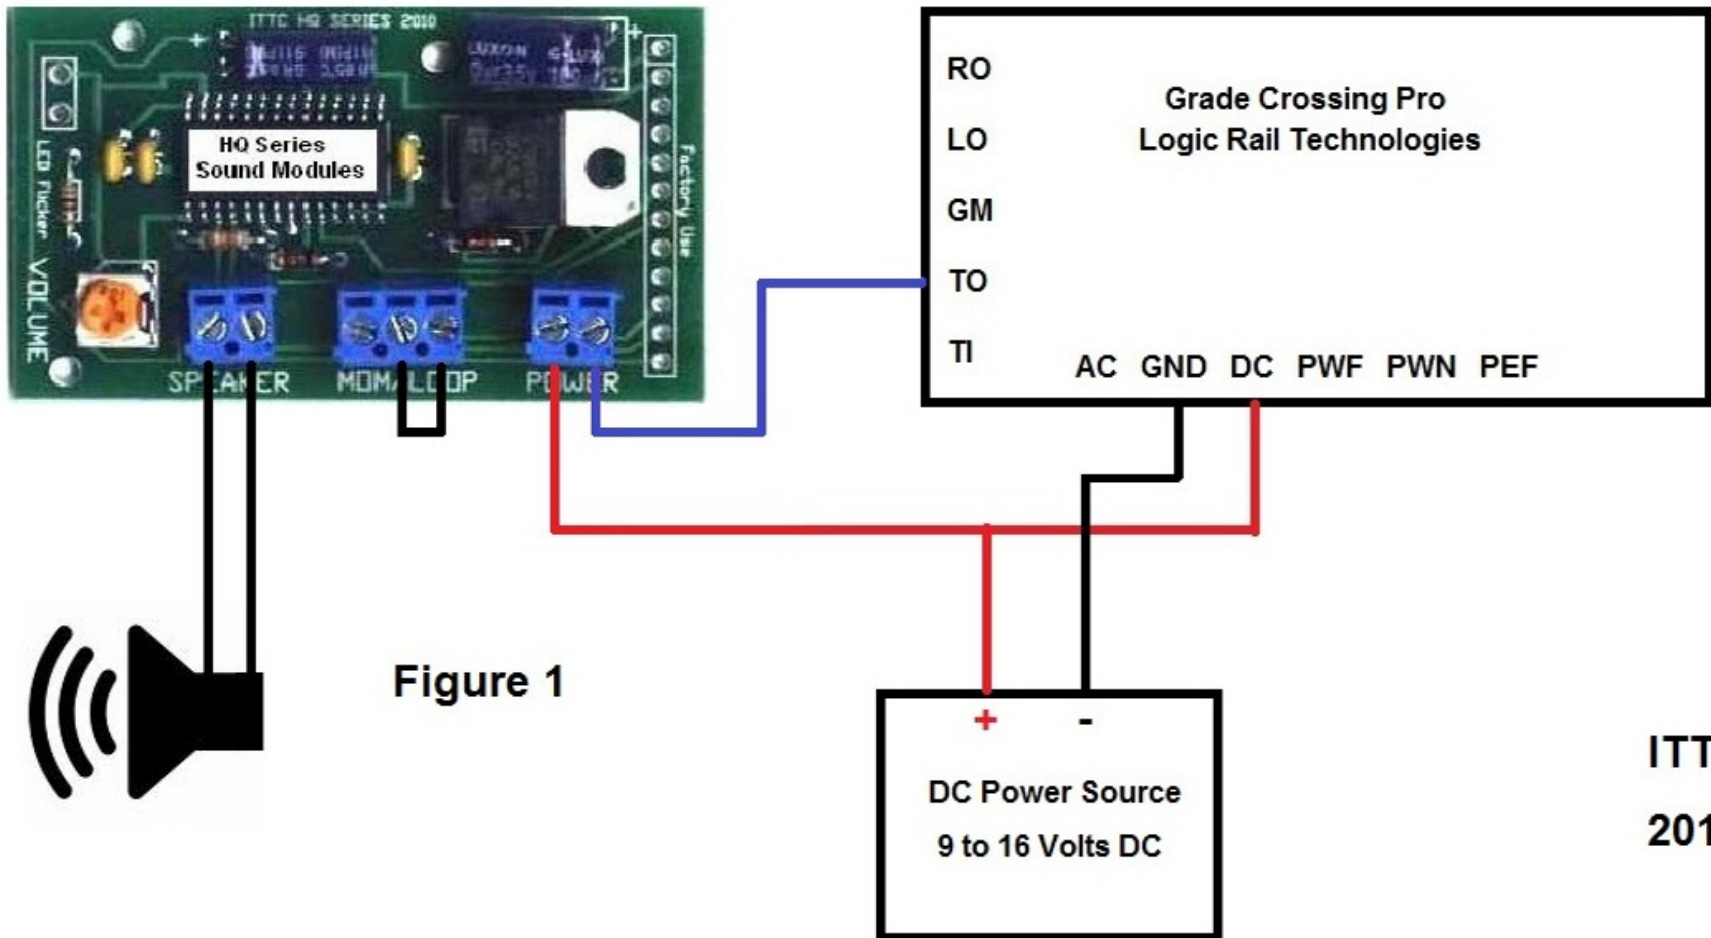

ITT Products recommended connecting instructions for the HQ300 Grade Crossing Sound Module to the Logic Rail Technology Grade Crossing Pro.

Figure 1